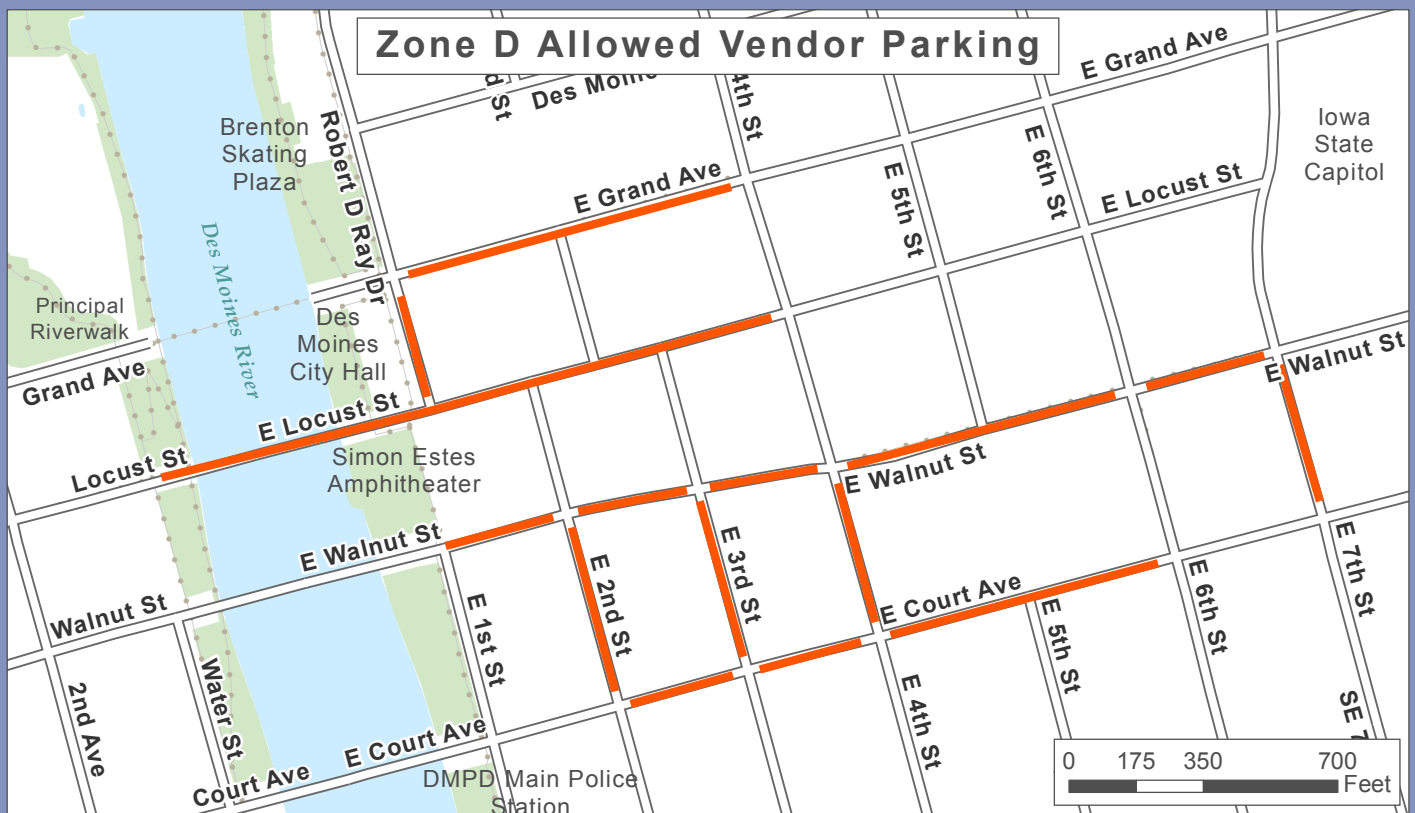

On-Street Mobile Vendor Zones

Disclaimer: This map is approximate and may not be complete. City assumes no liability for accuracy. Consult sources listed to verify information.

Sources: City of Des Moines Engineering, Parks and IT

On-Street Mobile Vendor Zones

Zone C Allowed Vendor Parking

Zone D Allowed Vendor Parking

Disclaimer: This map is approximate and may not be complete. City assumes no liability for accuracy. Consult sources listed to verify information.